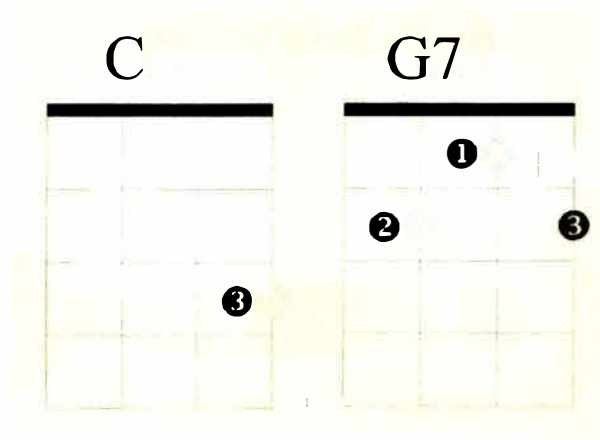

Dr. C's Basic Ukulele

G C E A

Legend:

- E-string: Tunes to A ●
- C-string: Tunes to E ●
- High-G: Tunes to A ○
- Low-G: Tunes to C ●

ROW, ROW, ROW YOUR BOAT

C / / /

Row, row, row your boat

/ / / /

Gently down the stream.

/ / / /

Merrily, merrily, merrily, merrily,

G7 / C /

Life is but a dream.

LONDON BRIDGE IS FALLING DOWN

C / / /

London Bridge is falling down,