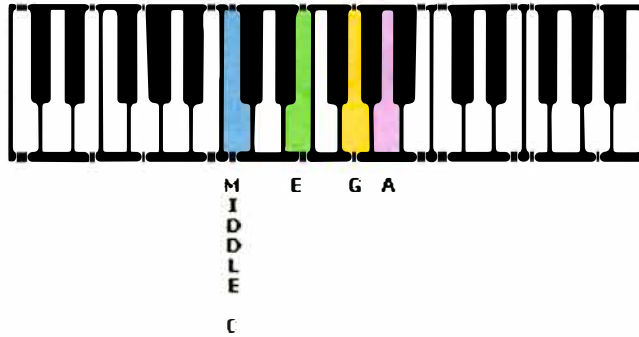

Dr. C's Basic Ukulele

G C E A

Legend:

- E-string: Tunes to A ●
- C-string: Tunes to E ●
- High-G: Tunes to A ○
- Low-G: Tunes to C ●

ROW, ROW, ROW YOUR BOAT

C / / /

Row, row, row your boat

/ / / /

Gently down the stream.

/ / / /

Merrily, merrily, merrily, merrily,

G7 / C /

Life is but a dream.

LONDON BRIDGE IS FALLING DOWN

C / / /

London Bridge is falling down,