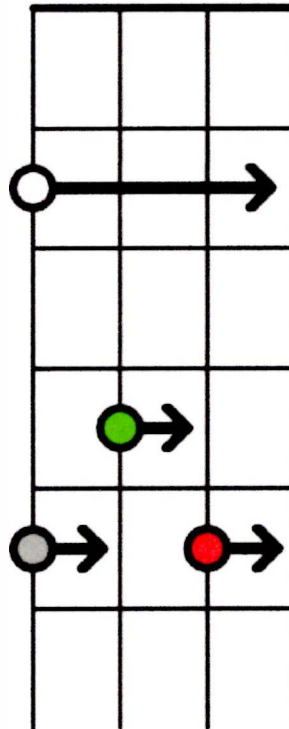

Dr. C's Basic Ukulele

G C E A

Legend:

- E-string: Tunes to A ●
- C-string: Tunes to E ●
- High-G: Tunes to A ○
- Low-G: Tunes to C ●

ROW, ROW, ROW YOUR BOAT

C / / /

Row, row, row your boat

/ / / /

Gently down the stream.

/ / / /

Merrily, merrily, merrily, merrily,

G7 / C /

Life is but a dream.

LONDON BRIDGE IS FALLING DOWN

C / / /

London Bridge is falling down,

G7 / C /

falling down, falling down,

C / / /

London Bridge is falling down,

G7 / C /

my fair lady.

THREE BLIND MICE

C / / /

They all ran after the farmer's wife,

C / / /

who cut off their tails with a carving knife.

C / / /

Did you ever see such a sight in your life

C G7 C /

as three blind mice.